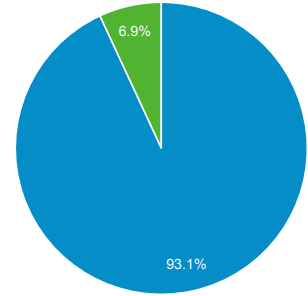

Audience Overview

All Users
100.00% Users

Jul 1, 2019 - Jul 31, 2019

Overview

| | | |
|---|---|---|
| <p>Users</p> <p>18,588</p> | <p>New Users</p> <p>18,468</p> | <p>Sessions</p> <p>20,523</p> |
| <p>Number of Sessions per User</p> <p>1.10</p> | <p>Pageviews</p> <p>24,878</p> | <p>Pages / Session</p> <p>1.21</p> |
| <p>Avg. Session Duration</p> <p>00:00:42</p> | <p>Bounce Rate</p> <p>88.46%</p> | |

■ New Visitor ■ Returning Visitor

| Language | Users | % Users |
|-----------|--------|---------|
| 1. en-us | 15,204 | 81.52% |
| 2. en-gb | 1,609 | 8.63% |
| 3. en-ca | 377 | 2.02% |
| 4. en-in | 191 | 1.02% |
| 5. en-au | 189 | 1.01% |
| 6. en | 144 | 0.77% |
| 7. c | 84 | 0.45% |
| 8. de-de | 59 | 0.32% |
| 9. ru-ru | 59 | 0.32% |
| 10. fr-fr | 52 | 0.28% |